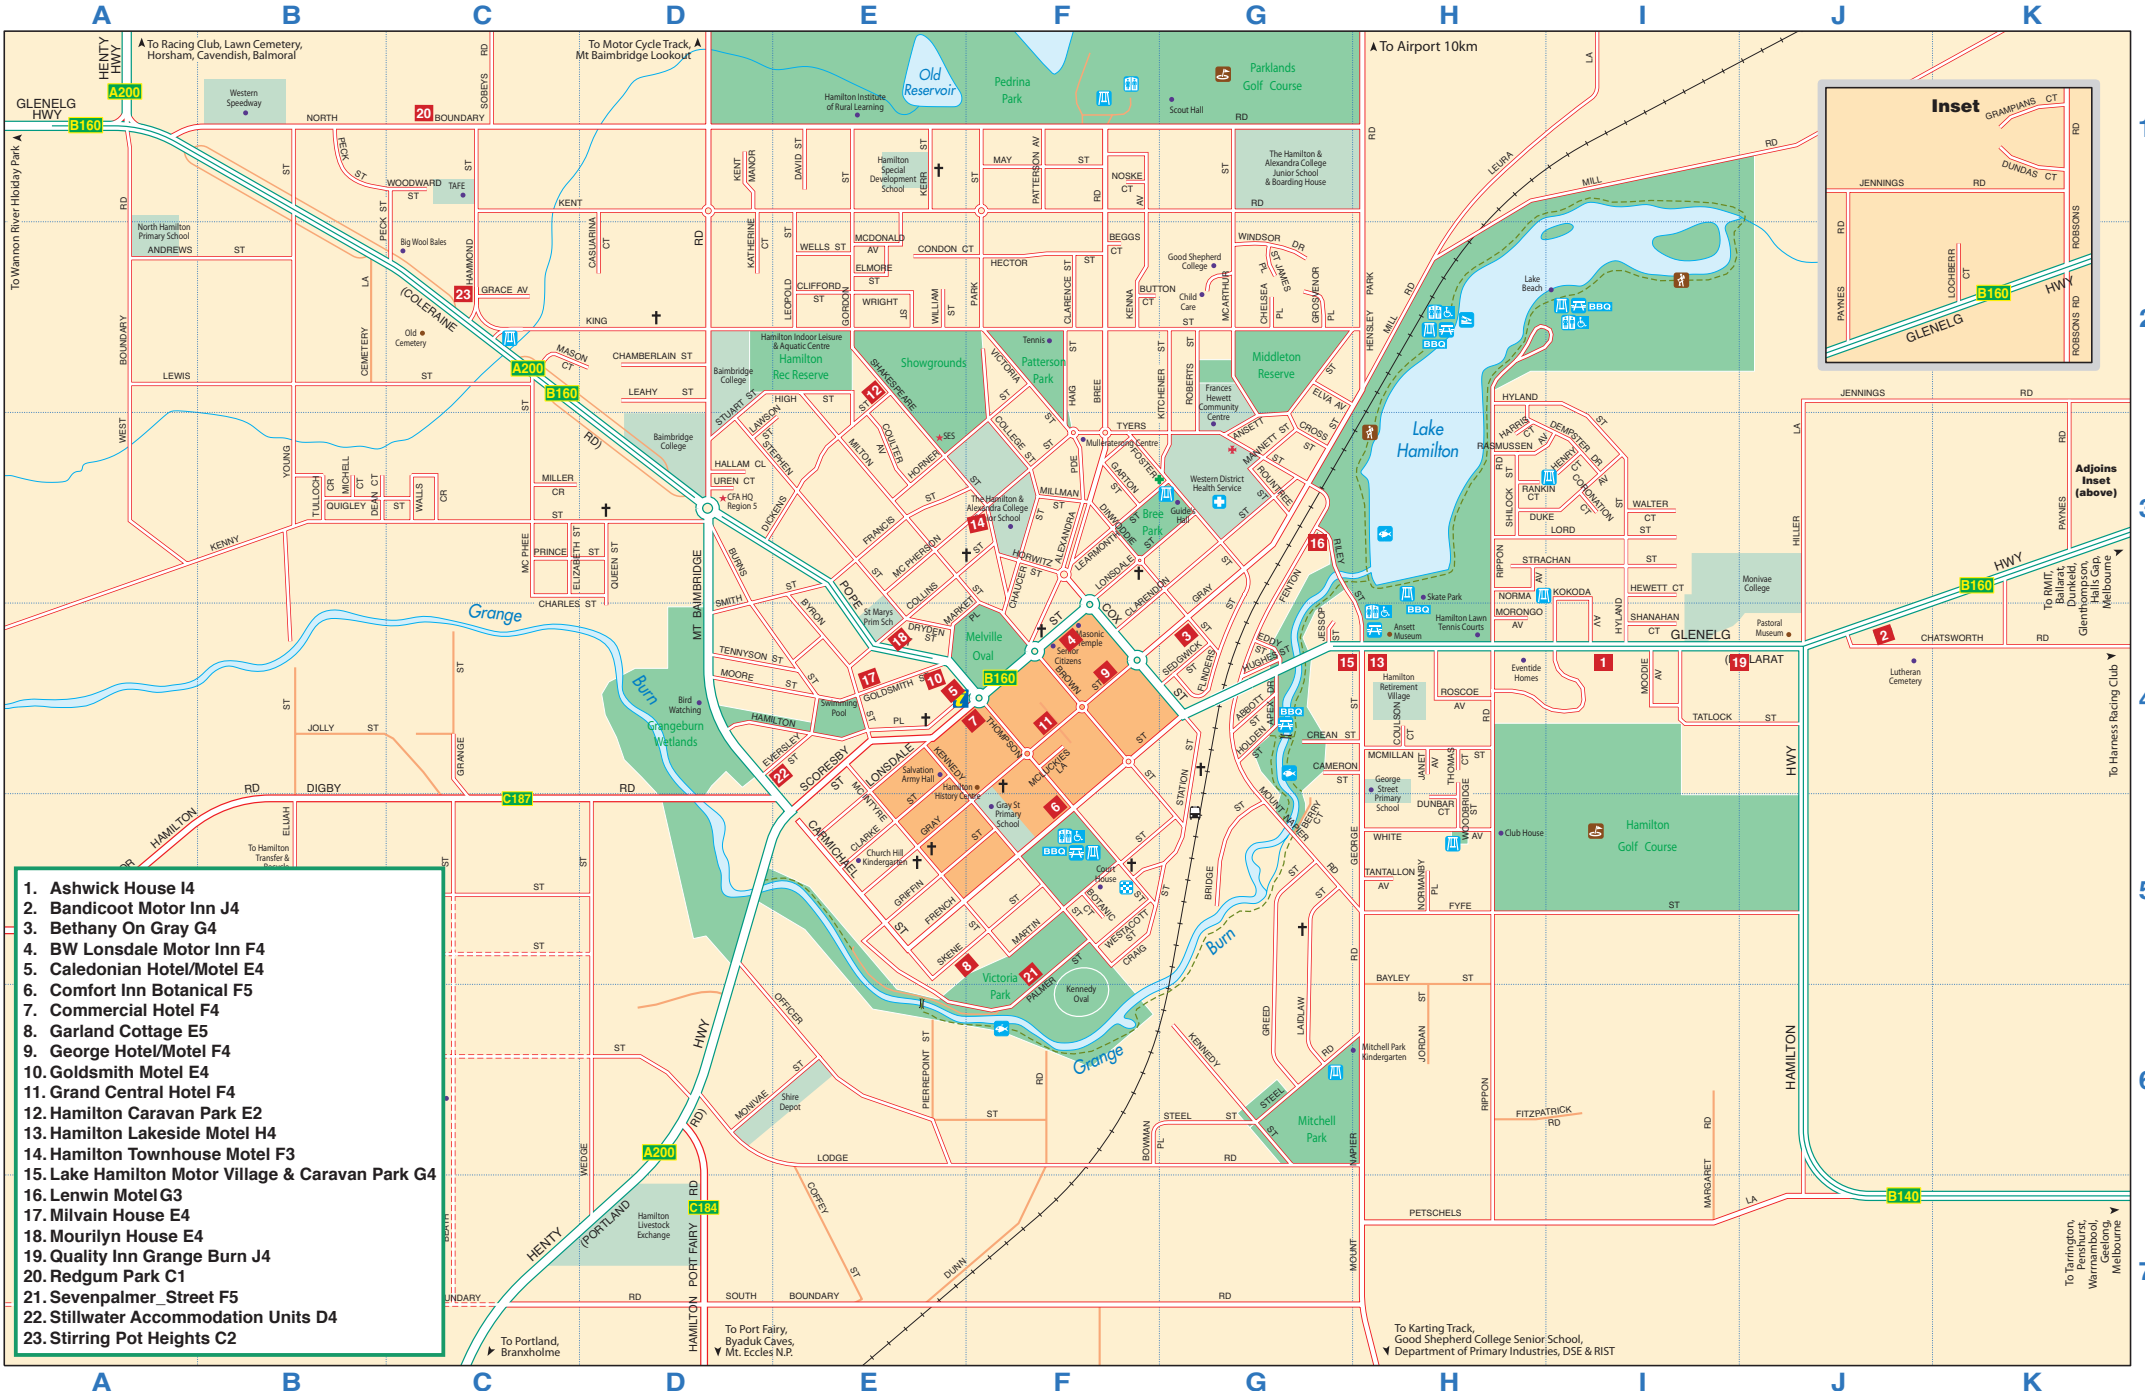

Hamilton Accommodation Guide

1. Ashwick House I4
2. Bandicoot Motor Inn J4
3. Bethany On Gray G4
4. BW Lonsdale Motor Inn F4
5. Caledonian Hotel/Motel E4
6. Comfort Inn Botanical F5
7. Commercial Hotel F4
8. Garland Cottage E5
9. George Hotel/Motel F4
10. Goldsmith Motel E4
11. Grand Central Hotel F4
12. Hamilton Caravan Park E2
13. Hamilton Lakeside Motel H4
14. Hamilton Townhouse Motel F3
15. Lake Hamilton Motor Village & Caravan Park G4
16. Lenwin Motel G3
17. Milvain House E4
18. Mourilyn House E4
19. Quality Inn Grange Burn J4
20. Redgum Park C1
21. Sevenpalmer Street F5
22. Stillwater Accommodation Units D4
23. Stirling Pot Heights C2