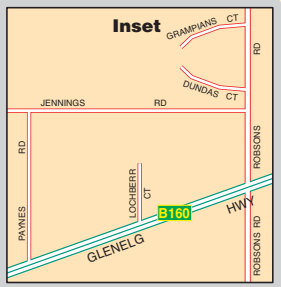

Adjoins Inset (above)

To Harness Racing Club